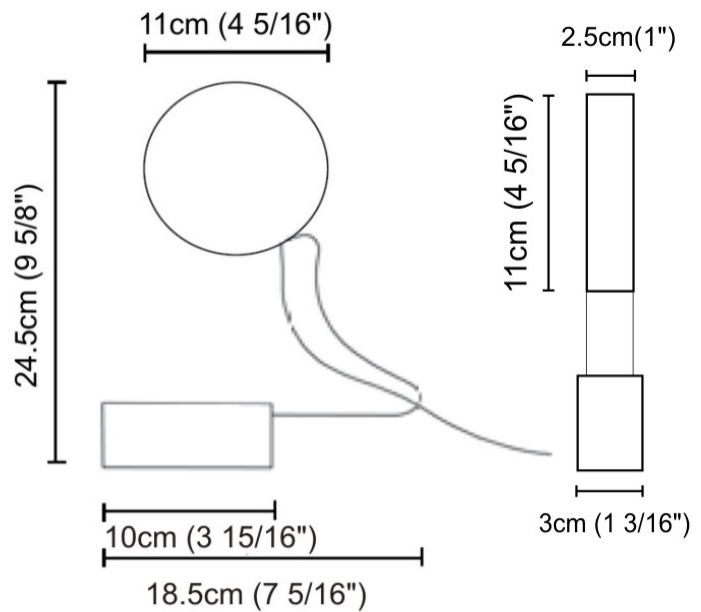

PROJECT	_____
TYPE	_____
SPECIFIER	_____
QUANTITY	_____
DATE	_____

DO NOT DISTURB PORTABLE

D134023-

base number   Finish
Options

1. To build a product code in our configurator select the specify button on the base model # product page
2. To build a manual product code on this datasheet choose from the options listed below in blue font and add the suffix to the base model #

GENERAL

Series: Do Not Disturb
Brand: Knikerboker
Division: Design
Mounting Type: Portable
Mounting Location: Table
Subcategory: Table

PHYSICAL

Shape: Round
Length (mm): 185
Length (in): 7 5/16
Width (mm): 30
Width (in): 1 3/16
Height (mm): 245
Height (in): 9 5/8
Light Distribution: Direct / Indirect
Diffuser: Opal
Fixture Finish: EWH / EBK / MAN / COF / PRD / SLF / GLF / CLF / BRL
Fixture Material: Metal

ELECTRICAL

Lamp Type: LED
Input Wattage (W): 8
Total Output Wattage (W): 7
Dimming: Non-Dimmable
Driver Included: Yes
Driver Location: Integrated
Driver Type: Constant Voltage - 120Vac
Driver Class: Class 2
Input Voltage (V): 120
Output Voltage (V): 24

LED

Number of LEDs: 1
Color Temperature (°K): 3000
Max. Delivered Lumen (lm): 1000
CRI: >85 CRI
Lamp Life (hrs): 50000

OPTICAL

RATINGS AND CERTIFICATIONS

Certified By: Certified for North American Standards
IP rating: IP20